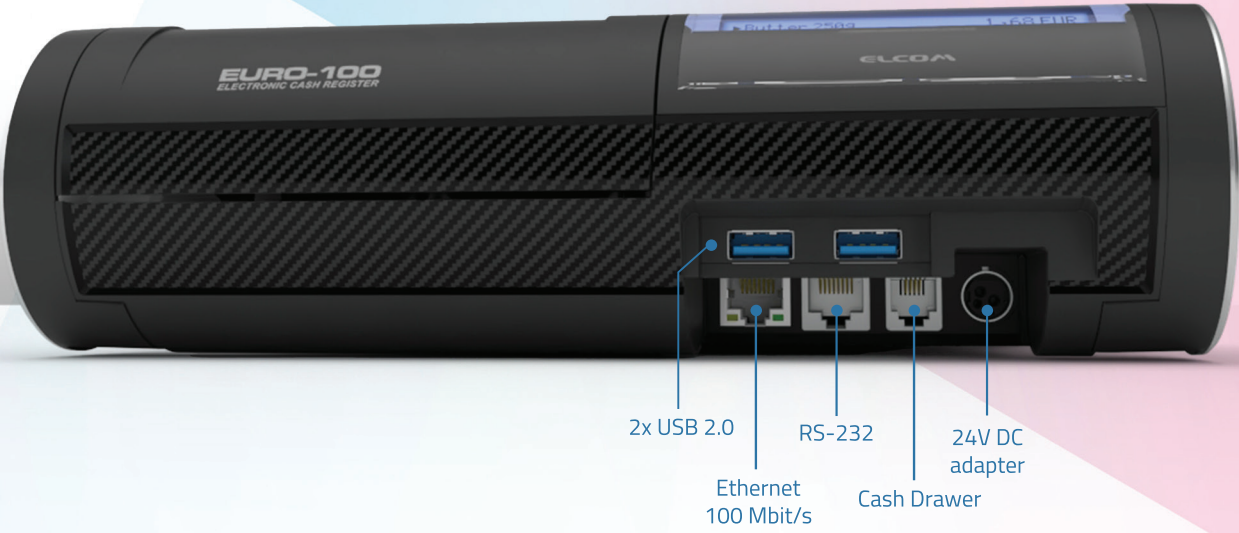

Various peripheral interfaces

Product views