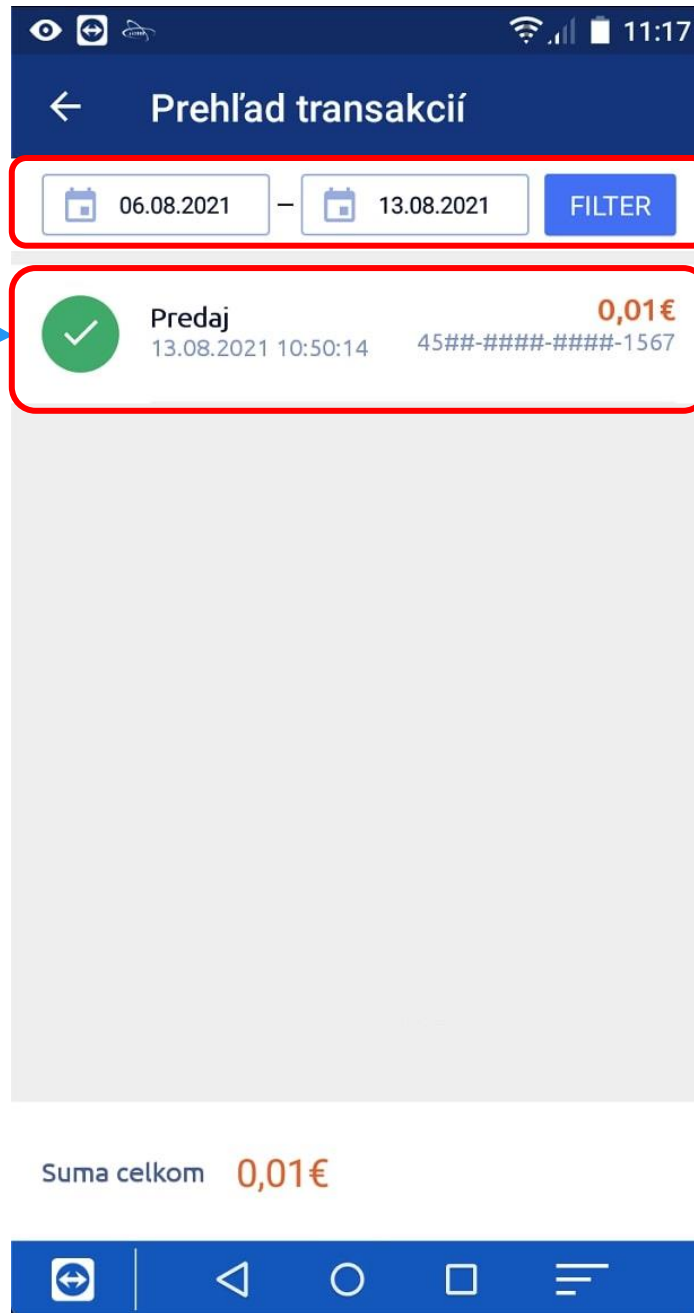

The image shows a mobile application interface for a payment screen. At the top, there is a status bar with icons for eye, camera, Wi-Fi, and battery, and the time 10:52. Below the status bar is a navigation bar with a back arrow and the text 'Návrat'. The main content area has a dark blue background. The word 'Suma' is displayed in white. Below it, the amount '0,00€' is shown in a large white font. Underneath the amount is a label 'TID:' followed by a horizontal line. Below the line is a numeric keypad with digits 1-9, 0, and a delete key (X). At the bottom of the keypad is a white button with the text 'POKRAČOVAŤ' in blue, which is highlighted with a red border.

Zrušenie poslednej platby

Kliknite „Zrušenie“

Kliknite „Áno“

Zadajte prihlasovacie údaje a kliknite „Ok“

The screenshot shows a mobile application interface. At the top, the status bar displays the time 10:24 and various icons. Below the status bar, the app title "DEMO APLIKÁCIA" is visible, followed by the date and time "16.11.2021 10:24". A modal dialog box titled "Prihlásenie manažera" (Manager Login) is centered on the screen. It contains two input fields: "user" and "pin". Below the input fields, there are two buttons: "Ok" and "Zrušiť" (Cancel). The background of the app is dark blue with the "ELCOM" logo at the bottom.

# Transakcie

Kliknite „Transakcie“

Kliknutím sa vám zobrazia detaily transakcie

Filtrovanie transakcií podľa dátumu

Detaily transakcie

Kliknutím vytlačíte doklad  
pre danú transakciu

The background features abstract, overlapping geometric shapes in various shades of blue, ranging from light sky blue to deep navy blue. These shapes are primarily located on the left and right sides of the frame, leaving a large white central area.