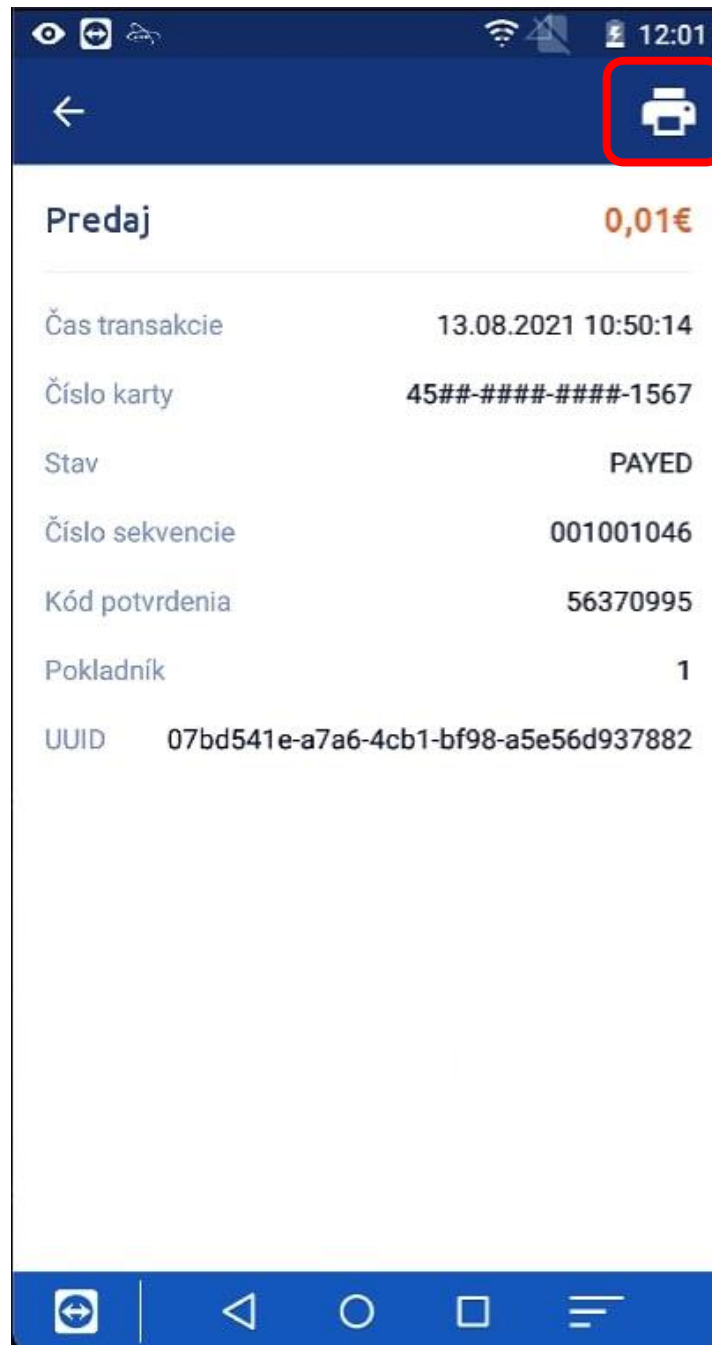

The image shows a mobile application interface for a payment screen. At the top, there is a status bar with icons for eye, camera, Wi-Fi, and battery, and the time 10:52. Below the status bar is a navigation bar with a back arrow and the text 'Návrat'. The main content area has a dark blue background. The word 'Suma' is displayed in white. Below it, the amount '0,00€' is shown in a large white font. Underneath the amount is a label 'TID:' followed by a horizontal line. Below the line is a numeric keypad with digits 1-9, 0, and a delete key (X). At the bottom of the keypad is a white button with the text 'POKRAČOVAŤ' in blue, which is highlighted with a red border.

Zrušenie poslednej platby

Kliknite „Zrušenie“

Kliknite „Áno“

Zadajte prihlasovacie údaje a kliknite „Ok“

The screenshot shows a mobile application interface. At the top, the status bar displays the time 10:24 and various icons. Below the status bar, the app title "DEMO APLIKÁCIA" is visible, followed by the date and time "16.11.2021 10:24". A modal dialog box titled "Prihlásenie manažera" (Manager Login) is centered on the screen. It contains two input fields: "user" and "pin". Below the input fields, there are two buttons: "Ok" and "Zrušiť" (Cancel). The background of the app is dark blue with the "ELCOM" logo at the bottom.

# Transakcie

Kliknite „Transakcie“

Kliknutím sa vám zobrazia detaily transakcie

Filtrovanie transakcií podľa dátumu

Detaily transakcie

Kliknutím vytlačíte doklad  
pre danú transakciu

The background features abstract, overlapping geometric shapes in various shades of blue, ranging from light sky blue to deep navy blue. These shapes are primarily located on the left and right sides of the frame, leaving a large white central area.